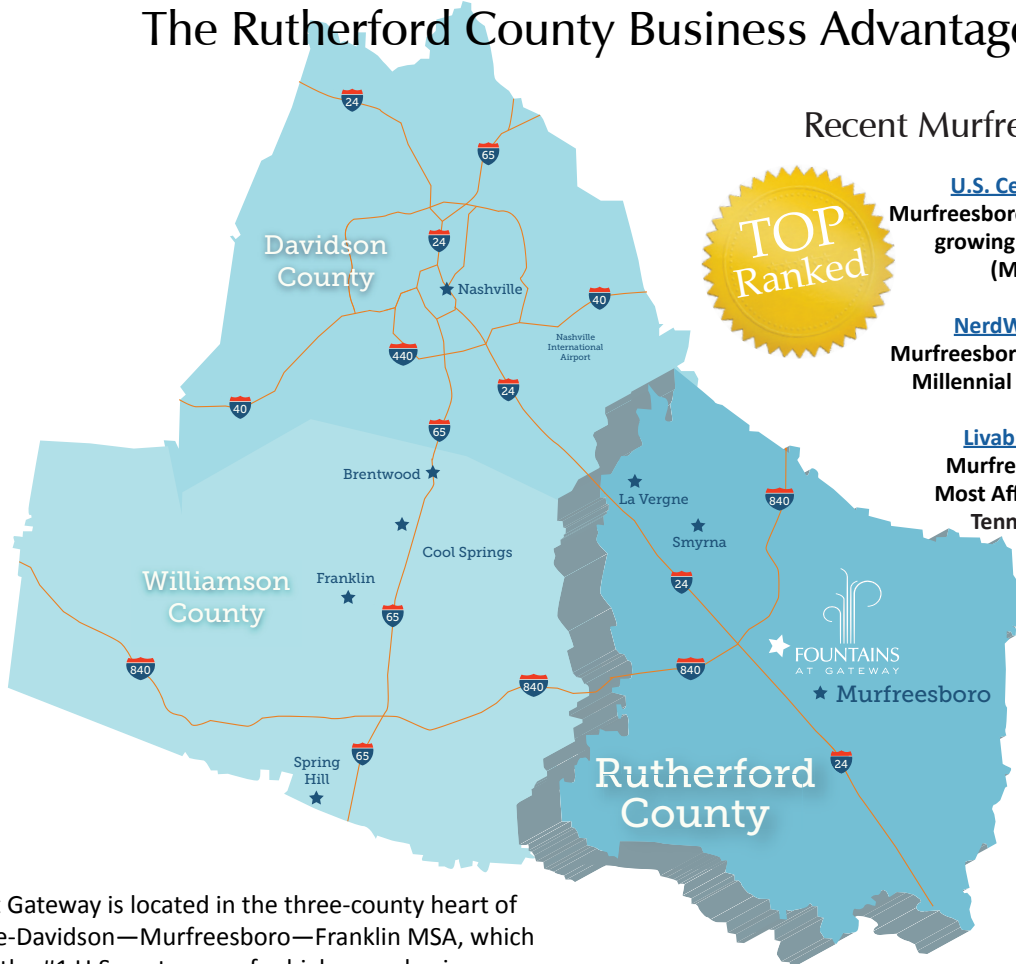

FOUNTAINS AT GATEWAY

The Rutherford County Business Advantage

Recent Murfreesboro Accolades

[U.S. Census Reports](#)

Murfreesboro is the 10th fastest growing city in the U.S. (May, 2017)

[NerdWallet Reports](#)

Murfreesboro a Top 10 in TN for Millennial Job Seekers 2015

[Livability Reports](#)

Murfreesboro the #1 Most Affordable City in Tennessee 2016

Fountains at Gateway is located in the three-county heart of the Nashville-Davidson—Murfreesboro—Franklin MSA, which is ranked as the #1 U.S. metro area for high-wage business services employment growth and #5 for total population growth over the last five years. Rutherford County and the city of Murfreesboro offer superior value for employers and retail businesses, and a high quality of life for employees.

[Close Proximity to Nashville & Cool Springs](#)

- Less than 30 minutes from Nashville in the burgeoning Gateway corridor of Rutherford County
- Short commute from Downtown Nashville, Nashville International Airport and Cool Springs
- Fast convenient access from Fountains at Gateway to Interstates 24 and 840

[Fast-Growing](#)

- Fastest growing city in Tennessee
- State's largest undergraduate university
- State's largest percentage of millennials at 31%
- 2,045 new jobs and \$401M in capital investment in 2016
- 4 million SF of retail in the last 10 years