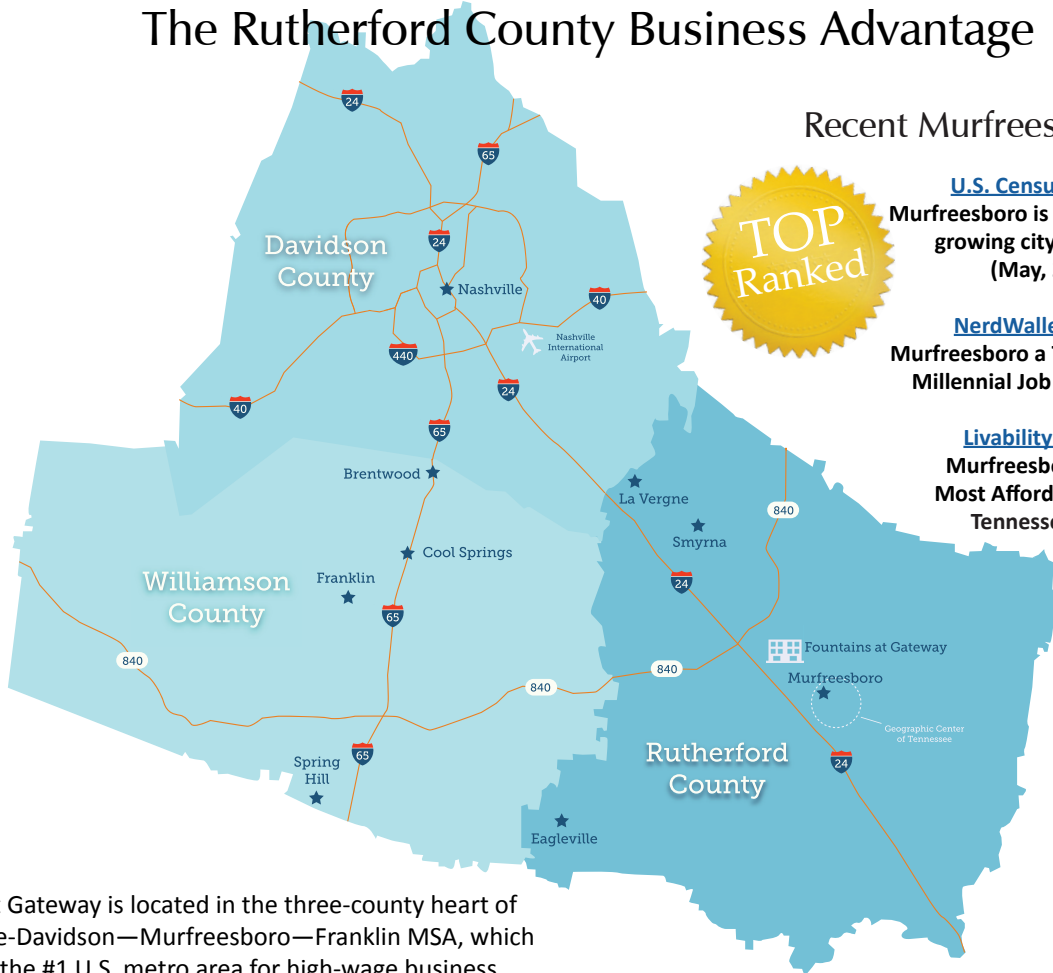

FOUNTAINS AT GATEWAY

The Rutherford County Business Advantage

Recent Murfreesboro Accolades

[U.S. Census Reports](#)

Murfreesboro is the 13th fastest growing city in the U.S. (May, 2016)

[NerdWallet Reports](#)

Murfreesboro a Top 10 in TN for Millennial Job Seekers 2015

[Livability Reports](#)

Murfreesboro the #1 Most Affordable City in Tennessee 2016

Fountains at Gateway is located in the three-county heart of the Nashville-Davidson—Murfreesboro—Franklin MSA, which is ranked as the #1 U.S. metro area for high-wage business services employment growth and #5 for total population growth over the last five years. Rutherford County and the city of Murfreesboro offer superior value for employers and retail businesses, and a high quality of life for employees.

Close Proximity to Nashville & Cool Springs

- Less than 30 minutes from Nashville in the burgeoning Gateway corridor of Rutherford County
- Short commute from Downtown Nashville, Nashville International Airport and Cool Springs
- Fast convenient access from Fountains at Gateway to Interstates 24 and 840

Top Employers, 1000+ Employees

- Nissan North America
- MTSU
- National Healthcare Corporation
- State Farm Insurance Company
- Amazon Fulfillment Center
- Ingram Content Group
- Asurion
- St. Thomas Rutherford Health
- Verizon Wireless
- Bridgestone Americas
- General Mills